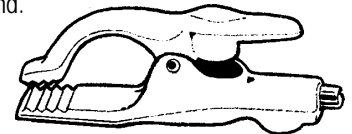

## BRASS GROUND CLAMPS

The large contact area of these clamps assures positive grounding. Oval-point screw cable connections make installation easy, assuring a good, safe cable connection. Shim stock provided.

### 200-300 Amp Brass Ground Clamps

Wide grooved jaws for positive ground. For medium-duty use. 3/4" jaw opening. #2 cable capacity.

32415-F \$22.38

### 300-400 Amp Brass Ground Clamps

Wide grooved jaws for positive ground. For heavy-duty use. 1-1/2" jaw opening. #2 cable capacity.

32413-F \$36.58