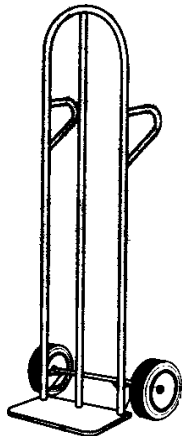

500 lb. Capacity
Hand Truck
8" x 2" Solid Tires
54" High

08-HT8
\$47.36

HD 500 lb. Capacity
Hand Truck
10" x 3-1/2" Pneumatic Tires
51" High
"P" Type Handle

08-HT10
\$70.12

33 pc. Security Bit Set
2" Magnetic Bit Holder,
4 Cross, Tee Bits,
4 Tri Wing Bits,
6 (SAE) Hex Bits,
6 (Metric) Hex Bits,
4 Spanner Bits,
9 Star Bits,
1 Plastic Holders

90700
\$24.60

12 pc. Punch & Chisel Set
6 pc. Cold Chisel:
1/2" x 6-3/4", 5/8" x 7", 3/4" x 8",
13/16" x 8, 7/8" x 10", 1" x 10"
4 pc. Taper Punch: 1/8" x 6", 3/16" x 10",
3/8" x 8", 3/8" x 10"
2 pc. Center Punch: 5/32" x 6", 7/32" x 8"
Storage Pouch

10-PC12
\$21.51

Punches and Chisels

| SIZE | TYPE | ITEM # | PRICE |
|----------------|---------|--------|--------|
| 3/8" x 5" | Chisel | 31-202 | \$2.62 |
| 1/2" x 5-3/4" | Chisel | 31-204 | 3.47 |
| 3/4" x 7" | Chisel | 31-206 | 4.43 |
| 1" x 8" | Chisel | 31-209 | 7.55 |
| PUNCHES | | | |
| 5/32" x 5-1/2" | Starter | 31-233 | \$3.02 |
| 1/16" x 4" | Pin | 31-240 | 2.16 |
| 1/4" x 6" | Center | 31-273 | 3.24 |
| 7/32" x 5" | Prick | 31-278 | 3.06 |

Air Spray Gun
The 1 quart spray gun is excellent for most types of spraying. It has a nonstick teflon lined dripless cup and hanger hook on the top of the gun.

#HSH12-A
\$24.95

Magnetic Dish
• 1-1/8" Deep
• Powerful 3-1/4" diameter vinyl coated magnet
• Use in any position
• Keeps small parts and tools where you put them