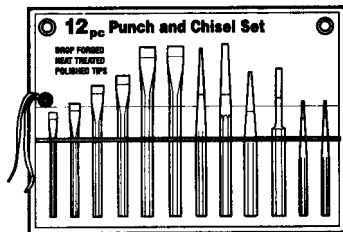

500 lb. Capacity
Hand Truck
8" x 2" Solid Tires
54" High

08-HT8
$47.36

HD 500 lb. Capacity
Hand Truck
10" x 3-1/2" Pneumatic Tires
51" High
"P" Type Handle

08-HT10
$70.12

33 pc. Security Bit Set
2" Magnetic Bit Holder,
4 Cross, Tee Bits,
4 Tri Wing Bits,
6 (SAE) Hex Bits,
6 (Metric) Hex Bits,
4 Spanner Bits,
9 Star Bits,
1 Plastic Holders

90700
$24.60

12 pc. Punch & Chisel Set
6 pc. Cold Chisel:
1/2" x 6-3/4", 5/8" x 7", 3/4" x 8",
13/16" x 8, 7/8" x 10", 1" x 10"
4 pc. Taper Punch: 1/8" x 6", 3/16" x 10",
3/8" x 8", 3/8" x 10"
2 pc. Center Punch: 5/32" x 6", 7/32" x 8"
Storage Pouch

10-PC12
$21.51

6 pc Precision Screwdriver Set
#1 Phillips
#0 Phillips
1.4 mm Blade
1.8 mm Blade
2.4 mm Blade
3.0 mm Blade

01314
.99¢

Air Spray Gun
The 1 quart spray gun is excellent for most types of spraying. It has a nonstick teflon lined dripless cup and hanger hook on the top of the gun.

31223
$24.95

Magnetic Dish
• 1-1/8" Deep
• Powerful 3-1/4" diameter vinyl coated magnet
• Use in any position
• Keeps small parts and tools where you put them

MDISH06
$3.95

Booster Cables
• 8 gauge all copper flexible strand wire
• 12 foot span
• 400 amp clamps
• Rubber insulated
• Works great with both top or side mount post batteries

20605
$14.95

Tie Wire
• 16.5 gauge mild steel wire
• 3-1/2 lbs rolls, Approx. 525 feet per roll
• 20 Roll per carton

TWR Roll $4.95
Case $84.00

Western State