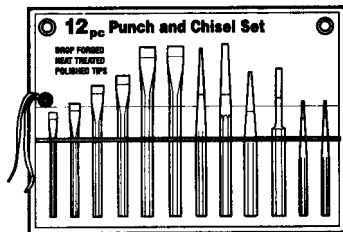

500 lb. Capacity
Hand Truck
8" x 2" Solid Tires
54" High

08-HT8
\$47.36

HD 500 lb. Capacity
Hand Truck
10" x 3-1/2" Pneumatic Tires
51" High
"P" Type Handle

08-HT10
\$70.12

33 pc. Security Bit Set
2" Magnetic Bit Holder,
4 Cross, Tee Bits,
4 Tri Wing Bits,
6 (SAE) Hex Bits,
6 (Metric) Hex Bits,
4 Spanner Bits,
9 Star Bits,
1 Plastic Holders

90700
\$24.60

12 pc. Punch & Chisel Set
6 pc. Cold Chisel:
1/2" x 6-3/4", 5/8" x 7", 3/4" x 8",
13/16" x 8, 7/8" x 10", 1" x 10"
4 pc. Taper Punch: 1/8" x 6", 3/16" x 10",
3/8" x 8", 3/8" x 10"
2 pc. Center Punch: 5/32" x 6", 7/32" x 8"
Storage Pouch

10-PC12
\$21.51

6 pc Precision Screwdriver Set
#1 Phillips
#0 Phillips
1.4 mm Blade
1.8 mm Blade
2.4 mm Blade
3.0 mm Blade

01314
.99¢

Air Spray Gun
The 1 quart spray gun is excellent for most types of spraying. It has a nonstick teflon lined dripless cup and hanger hook on the top of the gun.

31223
\$24.95

Magnetic Dish
• 1-1/8" Deep
• Powerful 3-1/4" diameter vinyl coated magnet
• Use in any position
• Keeps small parts and tools where you put them

MDISH06
\$3.95

Booster Cables
• 8 gauge all copper flexible strand wire
• 12 foot span
• 400 amp clamps
• Rubber insulated
• Works great with both top or side mount post batteries