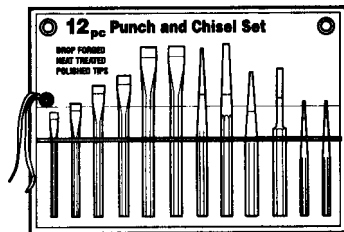

500 lb. Capacity
Hand Truck
8" x 2" Solid Tires
54" High

08-HT8
\$39.95

HD 500 lb. Capacity
Hand Truck
10" x 3-1/2" Pneumatic Tires
51" High
"P" Type Handle

08-HT10
\$39.95

33 pc. Security Bit Set
2" Magnetic Bit Holder,
4 Cross, Tee Bits,
4 Tri Wing Bits,
6 (SAE) Hex Bits,
6 (Metric) Hex Bits,
4 Spanner Bits,
9 Star Bits,
1 Plastic Holders

10034
\$5.95

12 pc. Punch & Chisel Set
6 pc. Cold Chisel:
1/2" x 6-3/4", 5/8" x 7", 3/4" x 8",
13/16" x 8, 7/8" x 10", 1" x 10"
4 pc. Taper Punch: 1/8" x 6", 3/16" x 10",
3/8" x 8", 3/8" x 10"
2 pc. Center Punch: 5/32" x 6", 7/32" x 8"
Storage Pouch

10-PC12
\$21.51

6 pc Precision Screwdriver Set
#1 Phillips
#0 Phillips
1.4 mm Blade
1.8 mm Blade
2.4 mm Blade
3.0 mm Blade

01314
.99¢

12 PC. Needle File Set
• Used primarily by jewelers, die makers,
watchmakers and fine toolmakers
• Set includes 12 shapes with round
handles
• Comes in a protective pouch.
• Swiss
Pattern #2

557-00122
\$5.95

Magnetic Dish
• 1-1/8" Deep
• Powerful 3-1/4" diameter vinyl coated
magnet
• Use in any position
• Keeps small parts and tools where you
put them

MDISH06
\$3.95

Booster Cables
• 8 gauge all copper flexible strand wire
• 12 foot span
• 400 amp clamps
• Rubber insulated
• Works great with both top or side mount
post batteries